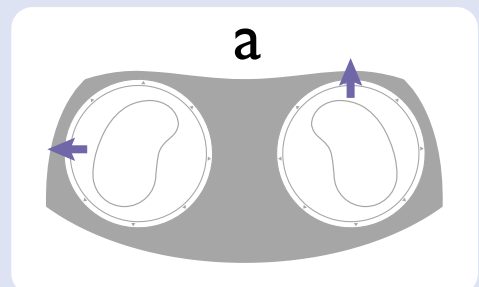

What is needed is a device that truly levels the playing field. An approach to computer interaction that gives the input precision of pressing a key, without the need to press keys.

The orbiTouch Keyless Keyboard™.

The first keyless keyboard with integrated mouse.
Finally, a solution.

How does it work? The easy to use orbiTouch[®] lets you type every letter, number and special character available on a standard keyboard. Each character is identified by moving each of the two ergonomically sculpted domes into a specific position—a position that corresponds to the familiar directions of a compass. For example, as shown below, an "a" is easily typed by moving the left dome "west" and the right dome "north."